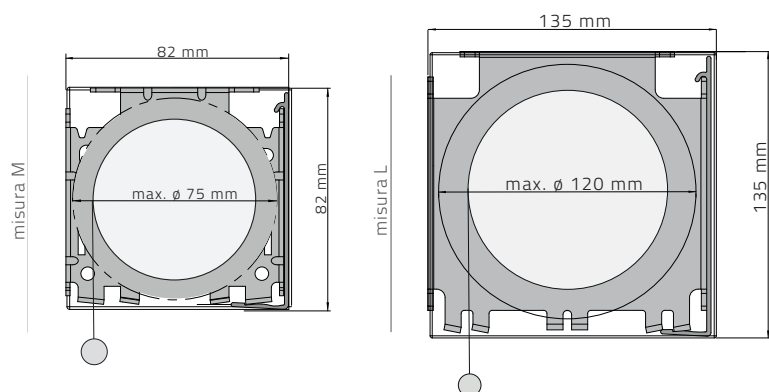

SCHEDE TECNICHE

MANTOVANA