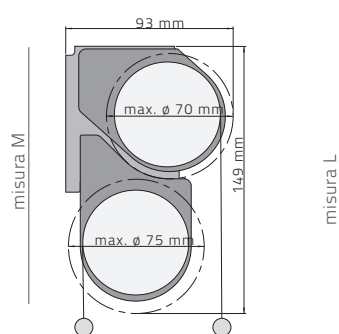

TENDA DOPPIA