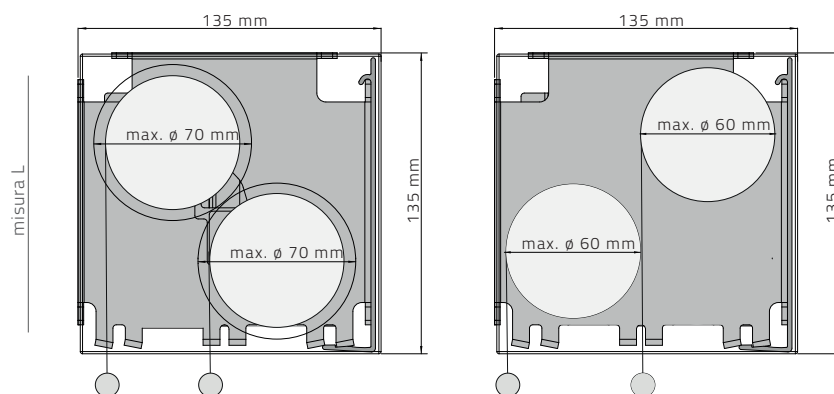

TENDA DOPPIA CON MANTOVANA