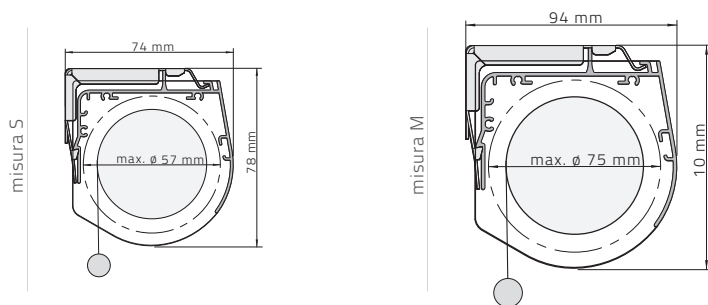

SCHEDE TECNICHE

CASSONETTO TONDO SEMIAPERTO