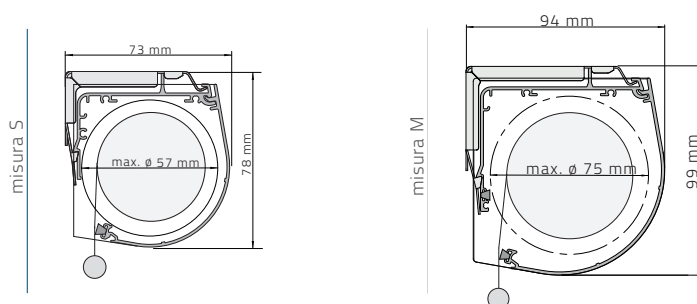

CASSONETTO TONDO